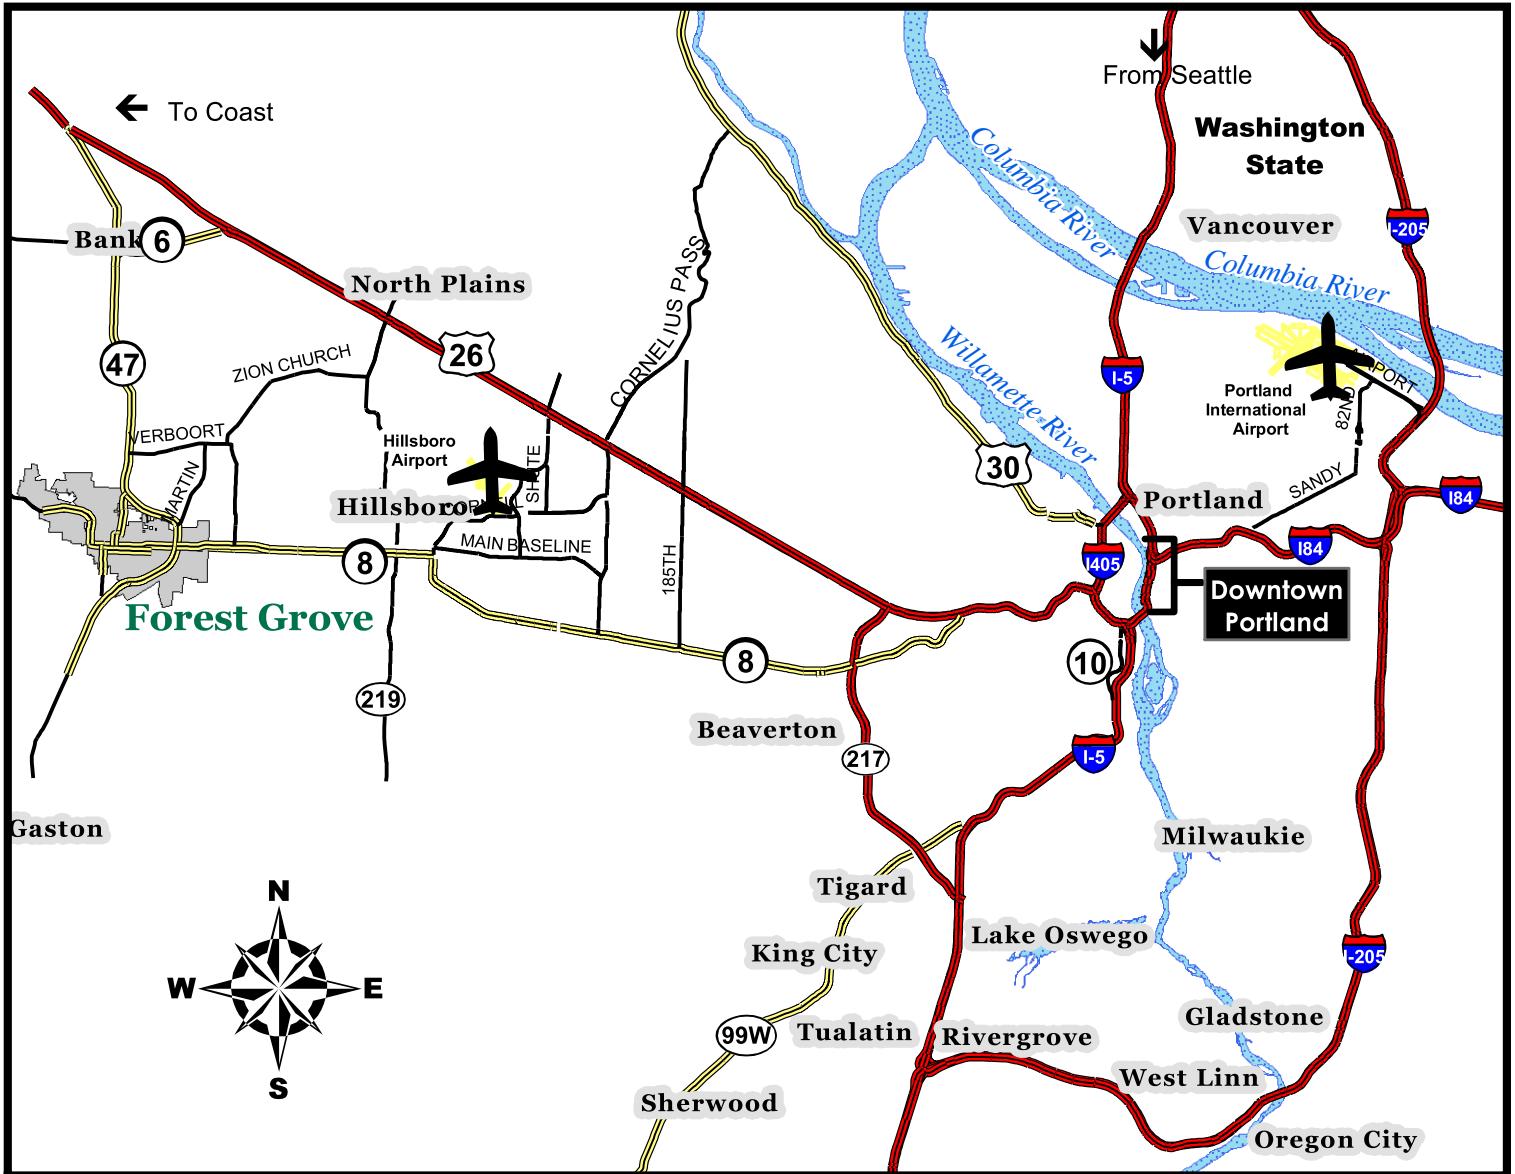

# Forest Grove, Oregon Area Map

**Driving Times from Forest Grove**

- To US Hwy 26 – 10 minutes
- To I-405 – 34 minutes
- To Downtown Portland – 37 minutes
- To PDX Airport – 50 minutes